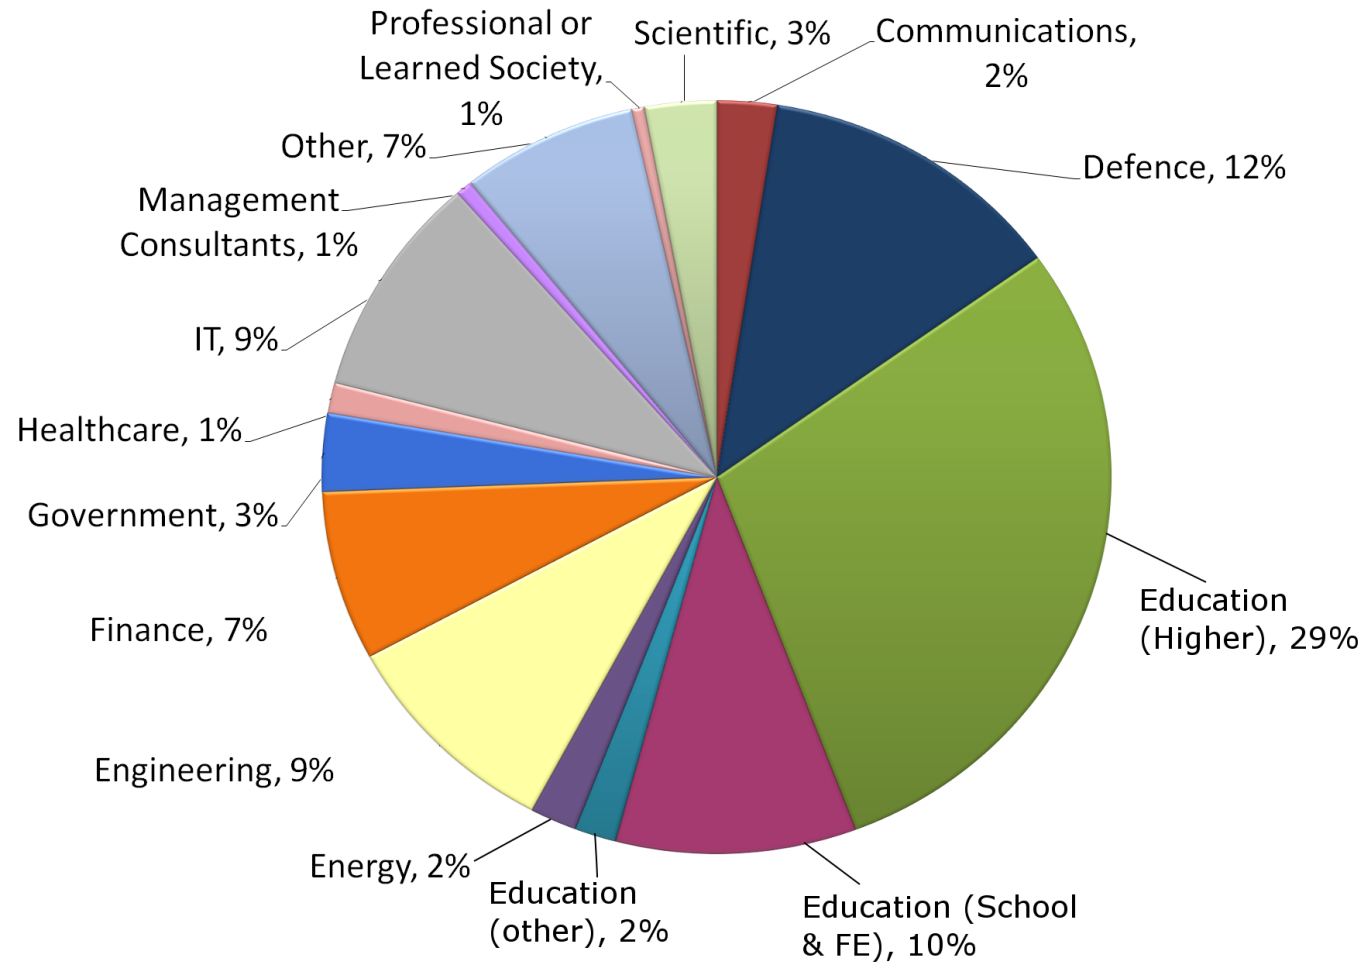

WHAT DO IMA MEMBERS DO?