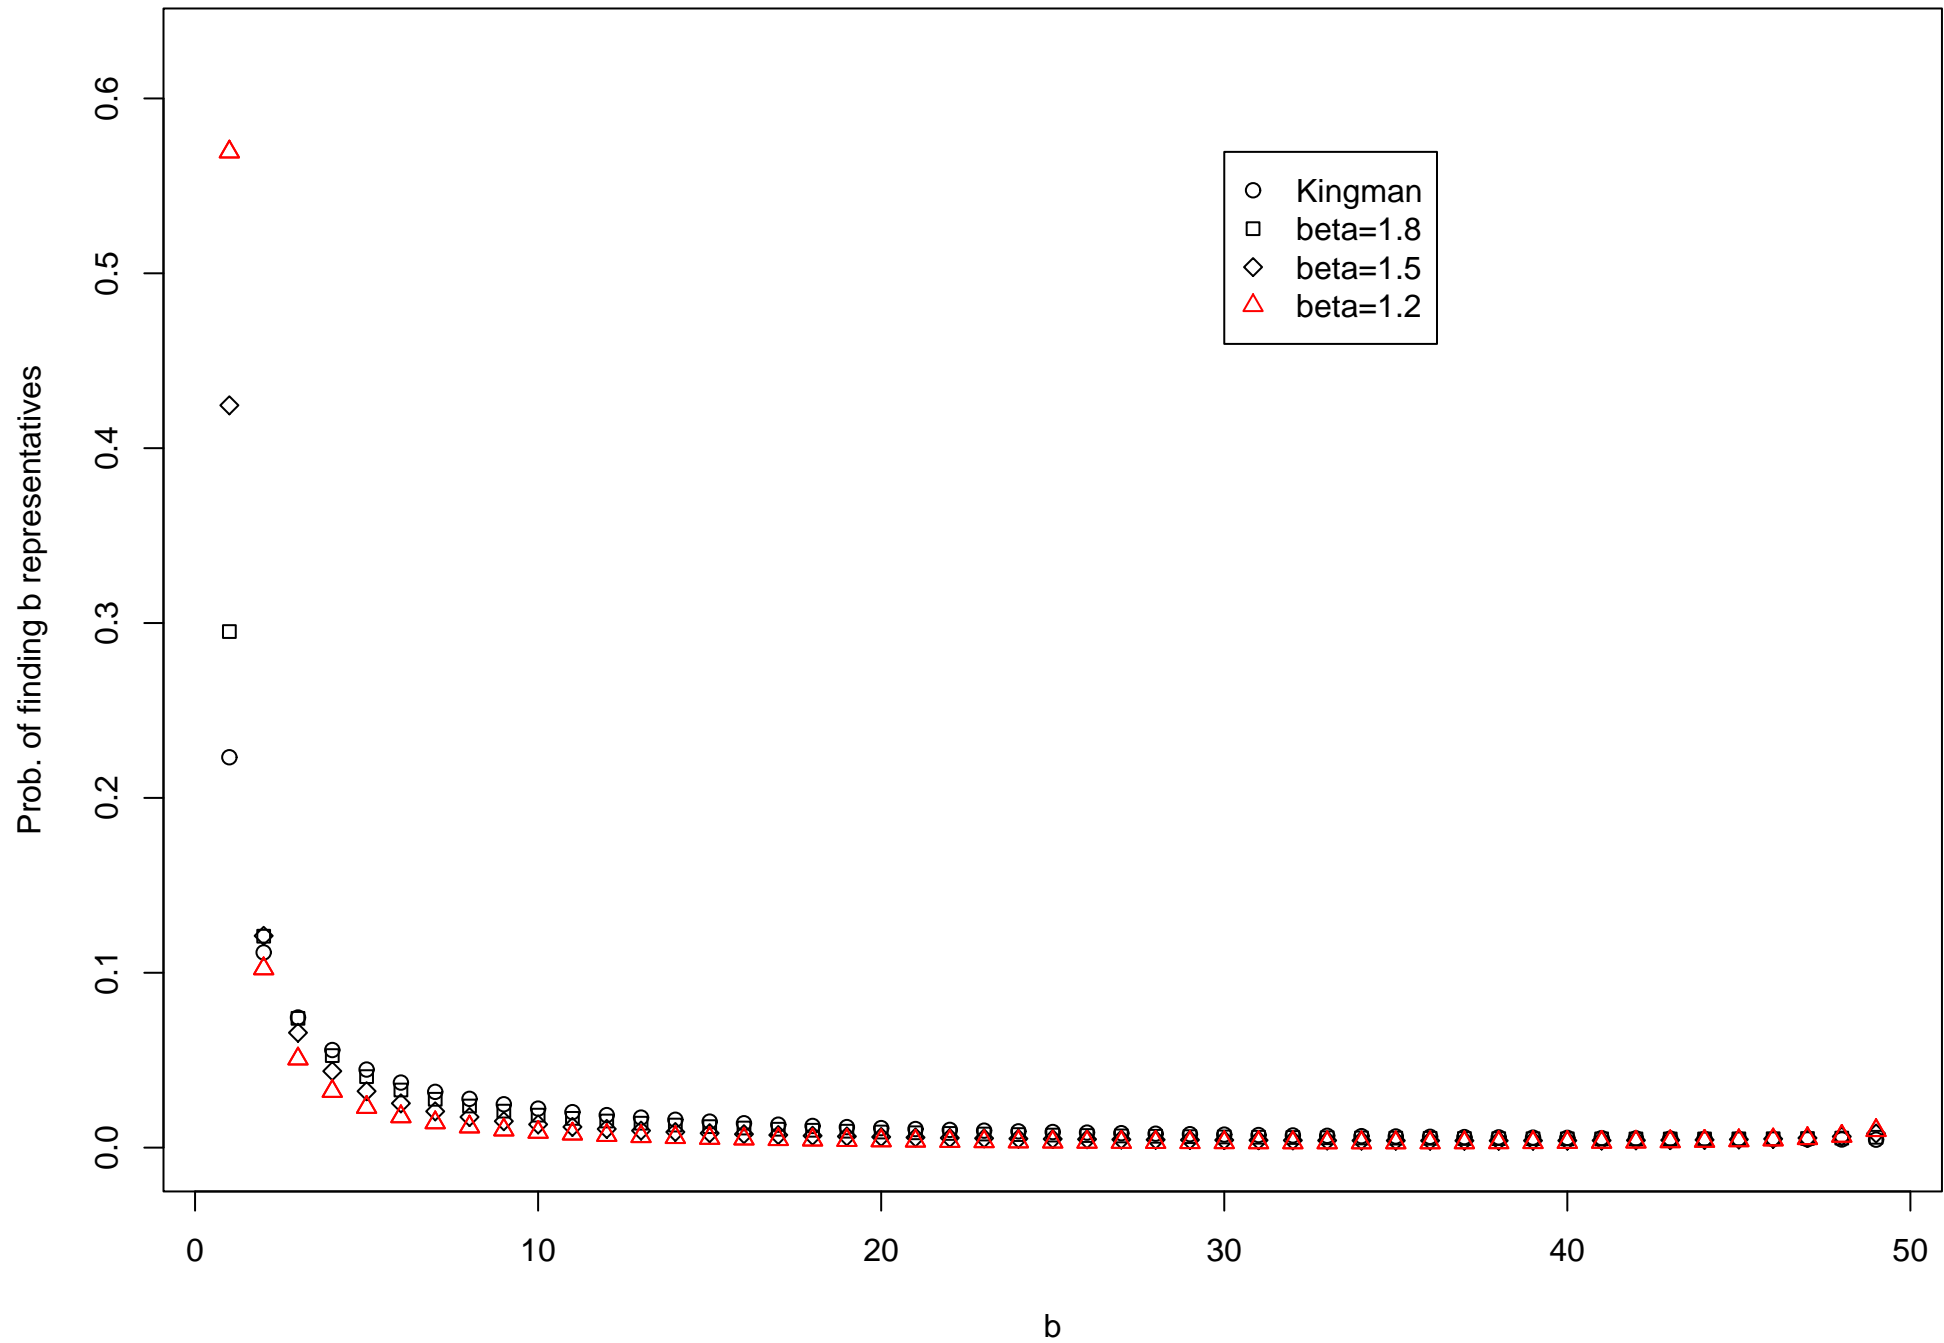

Frequency spectrum for Lambda coalescent
Sample size = 50

Frequency spectrum for Lambda coalescent

Sample size = 50

Frequency spectrum for Lambda coalescent

Sample size = 50

Frequency spectrum for Lambda coalescent Sample size = 50

Frequency spectrum for Lambda coalescent

Sample size = 50

Frequency spectrum for Lambda coalescent

Sample size = 50