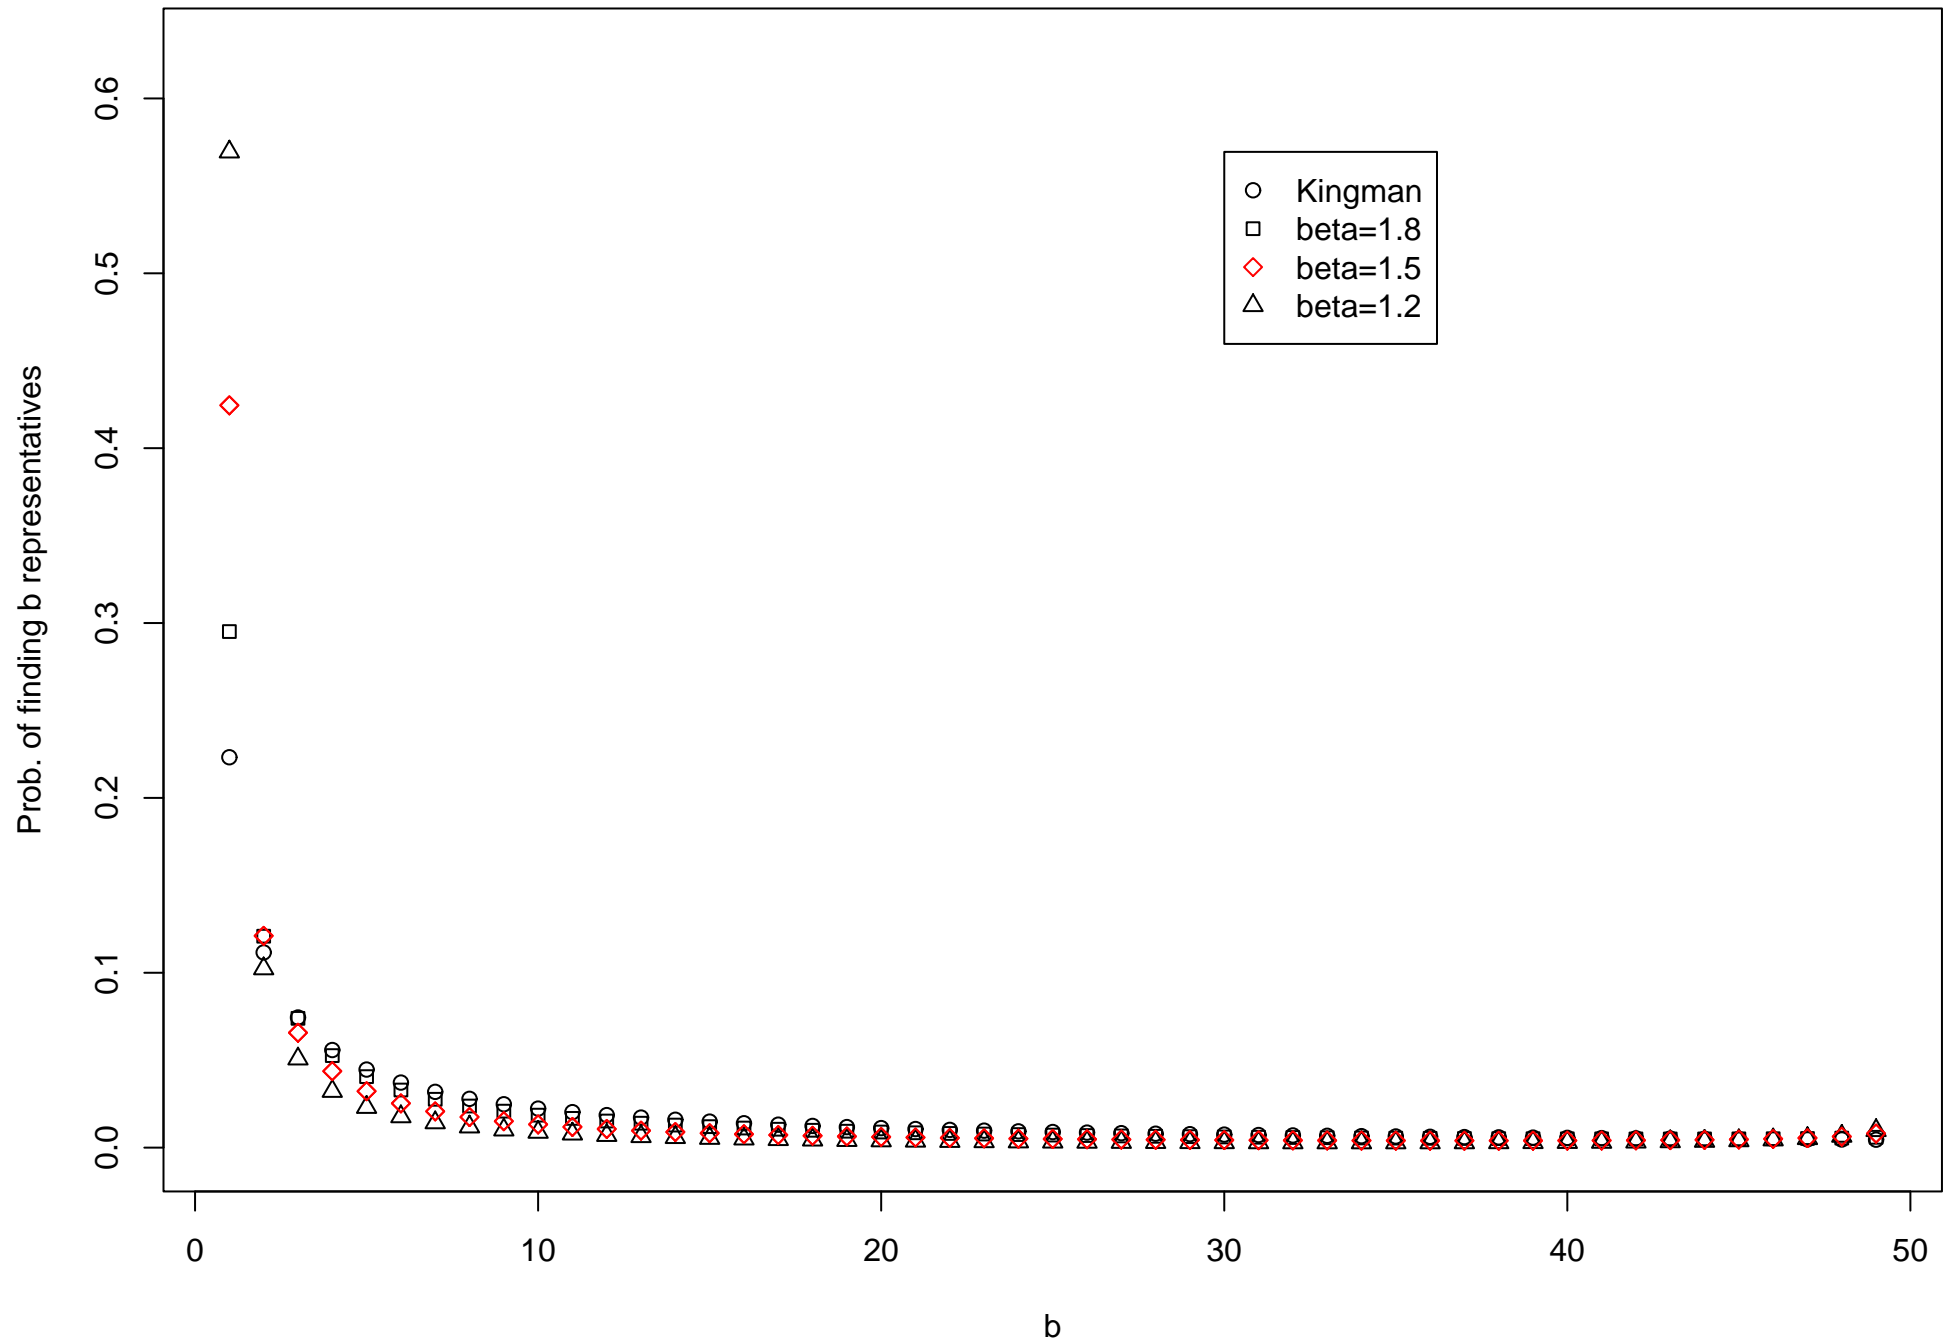

Frequency spectrum for Lambda coalescent
Sample size = 50

Frequency spectrum for Lambda coalescent

Sample size = 50

Frequency spectrum for Lambda coalescent

Sample size = 50

Frequency spectrum for Lambda coalescent Sample size = 50

Frequency spectrum for Lambda coalescent

Sample size = 50

Frequency spectrum for Lambda coalescent

Sample size = 50