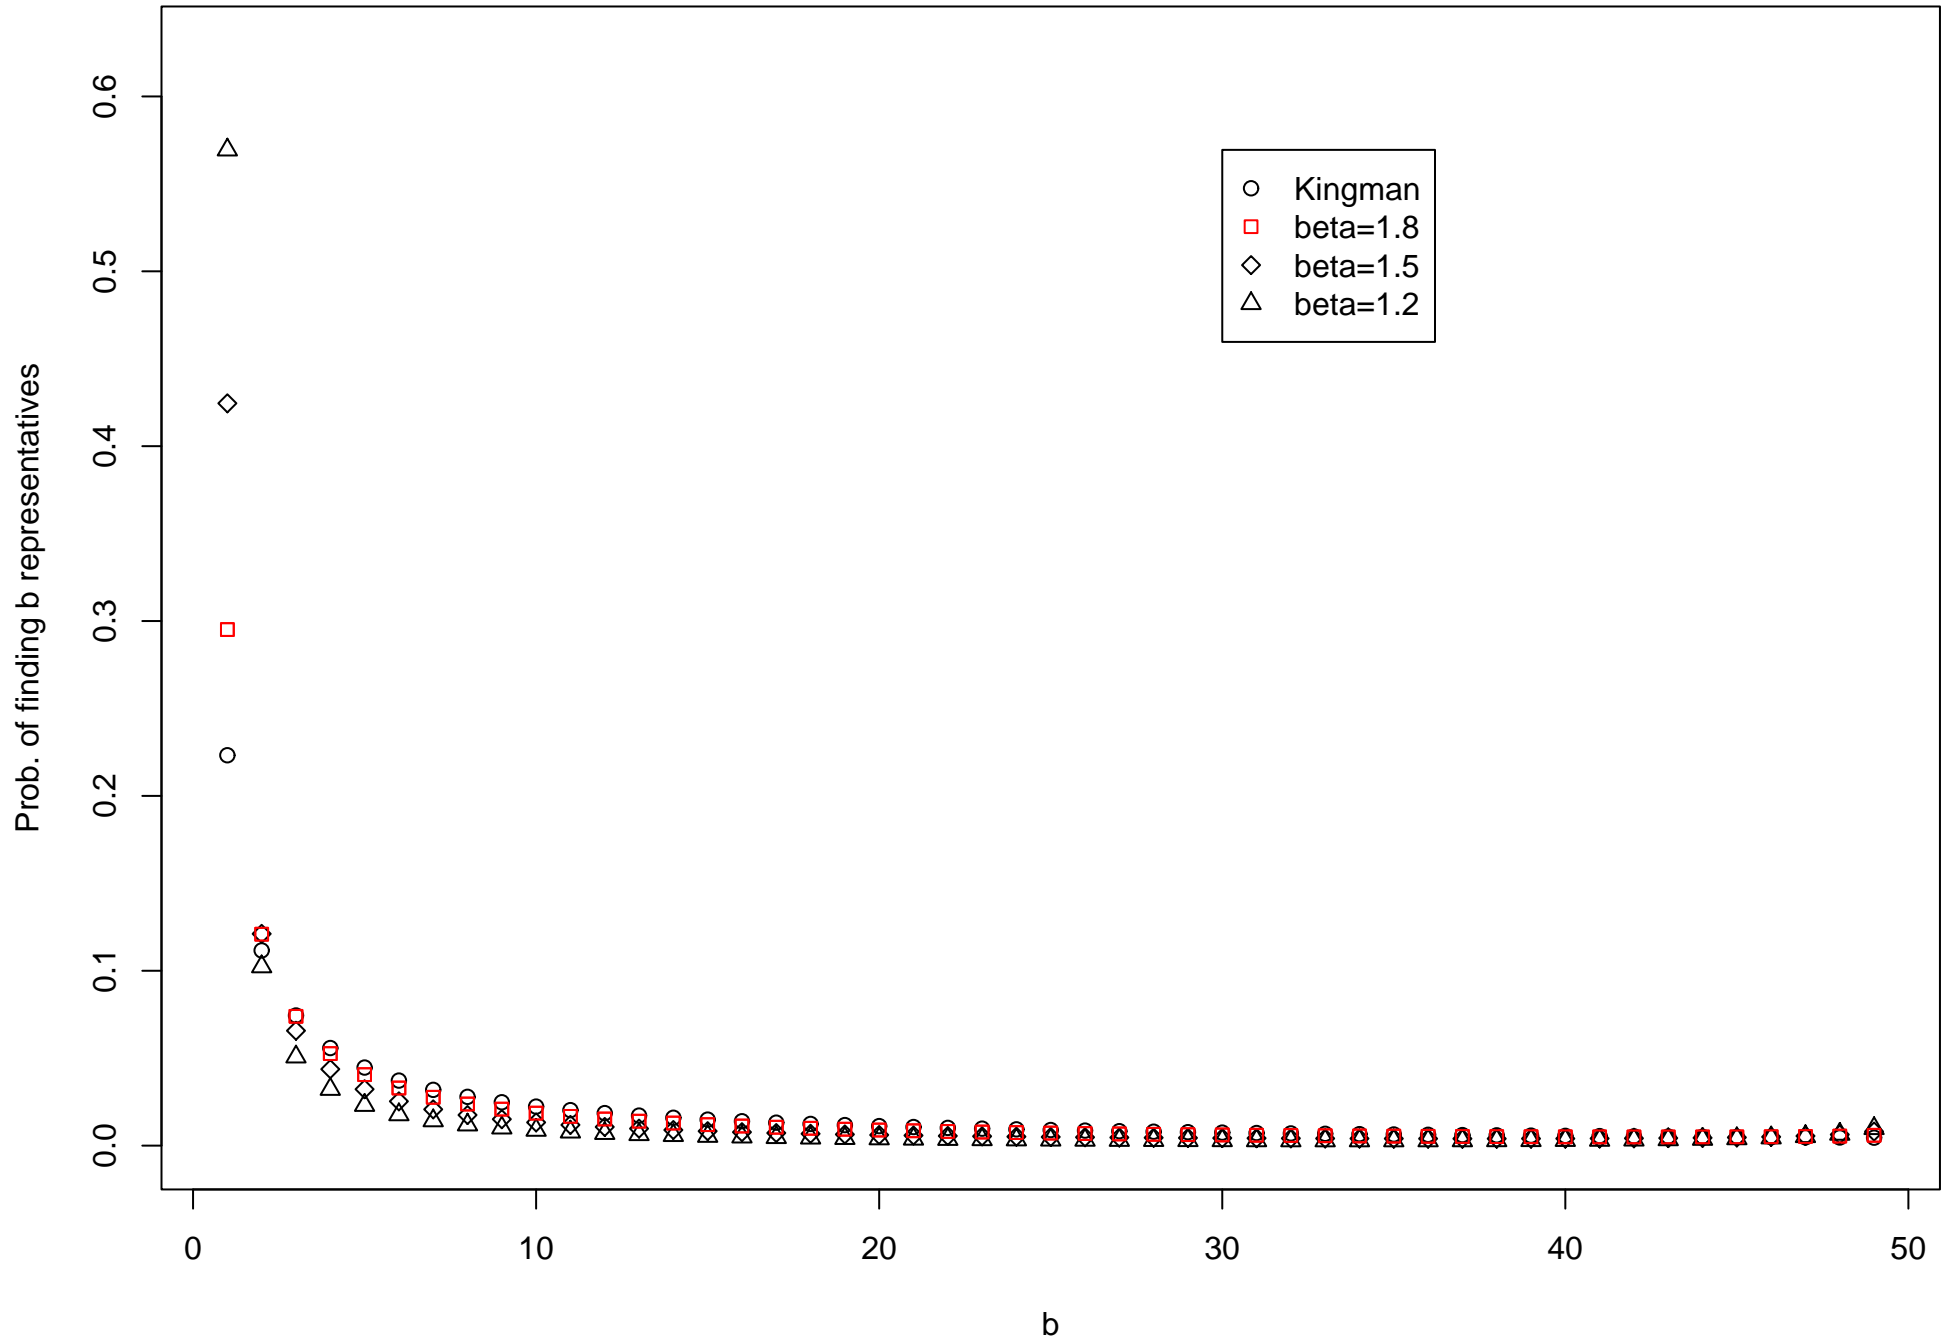

Frequency spectrum for Lambda coalescent
Sample size = 50

Frequency spectrum for Lambda coalescent

Sample size = 50

Frequency spectrum for Lambda coalescent

Sample size = 50

Frequency spectrum for Lambda coalescent Sample size = 50

Frequency spectrum for Lambda coalescent

Sample size = 50

Frequency spectrum for Lambda coalescent

Sample size = 50