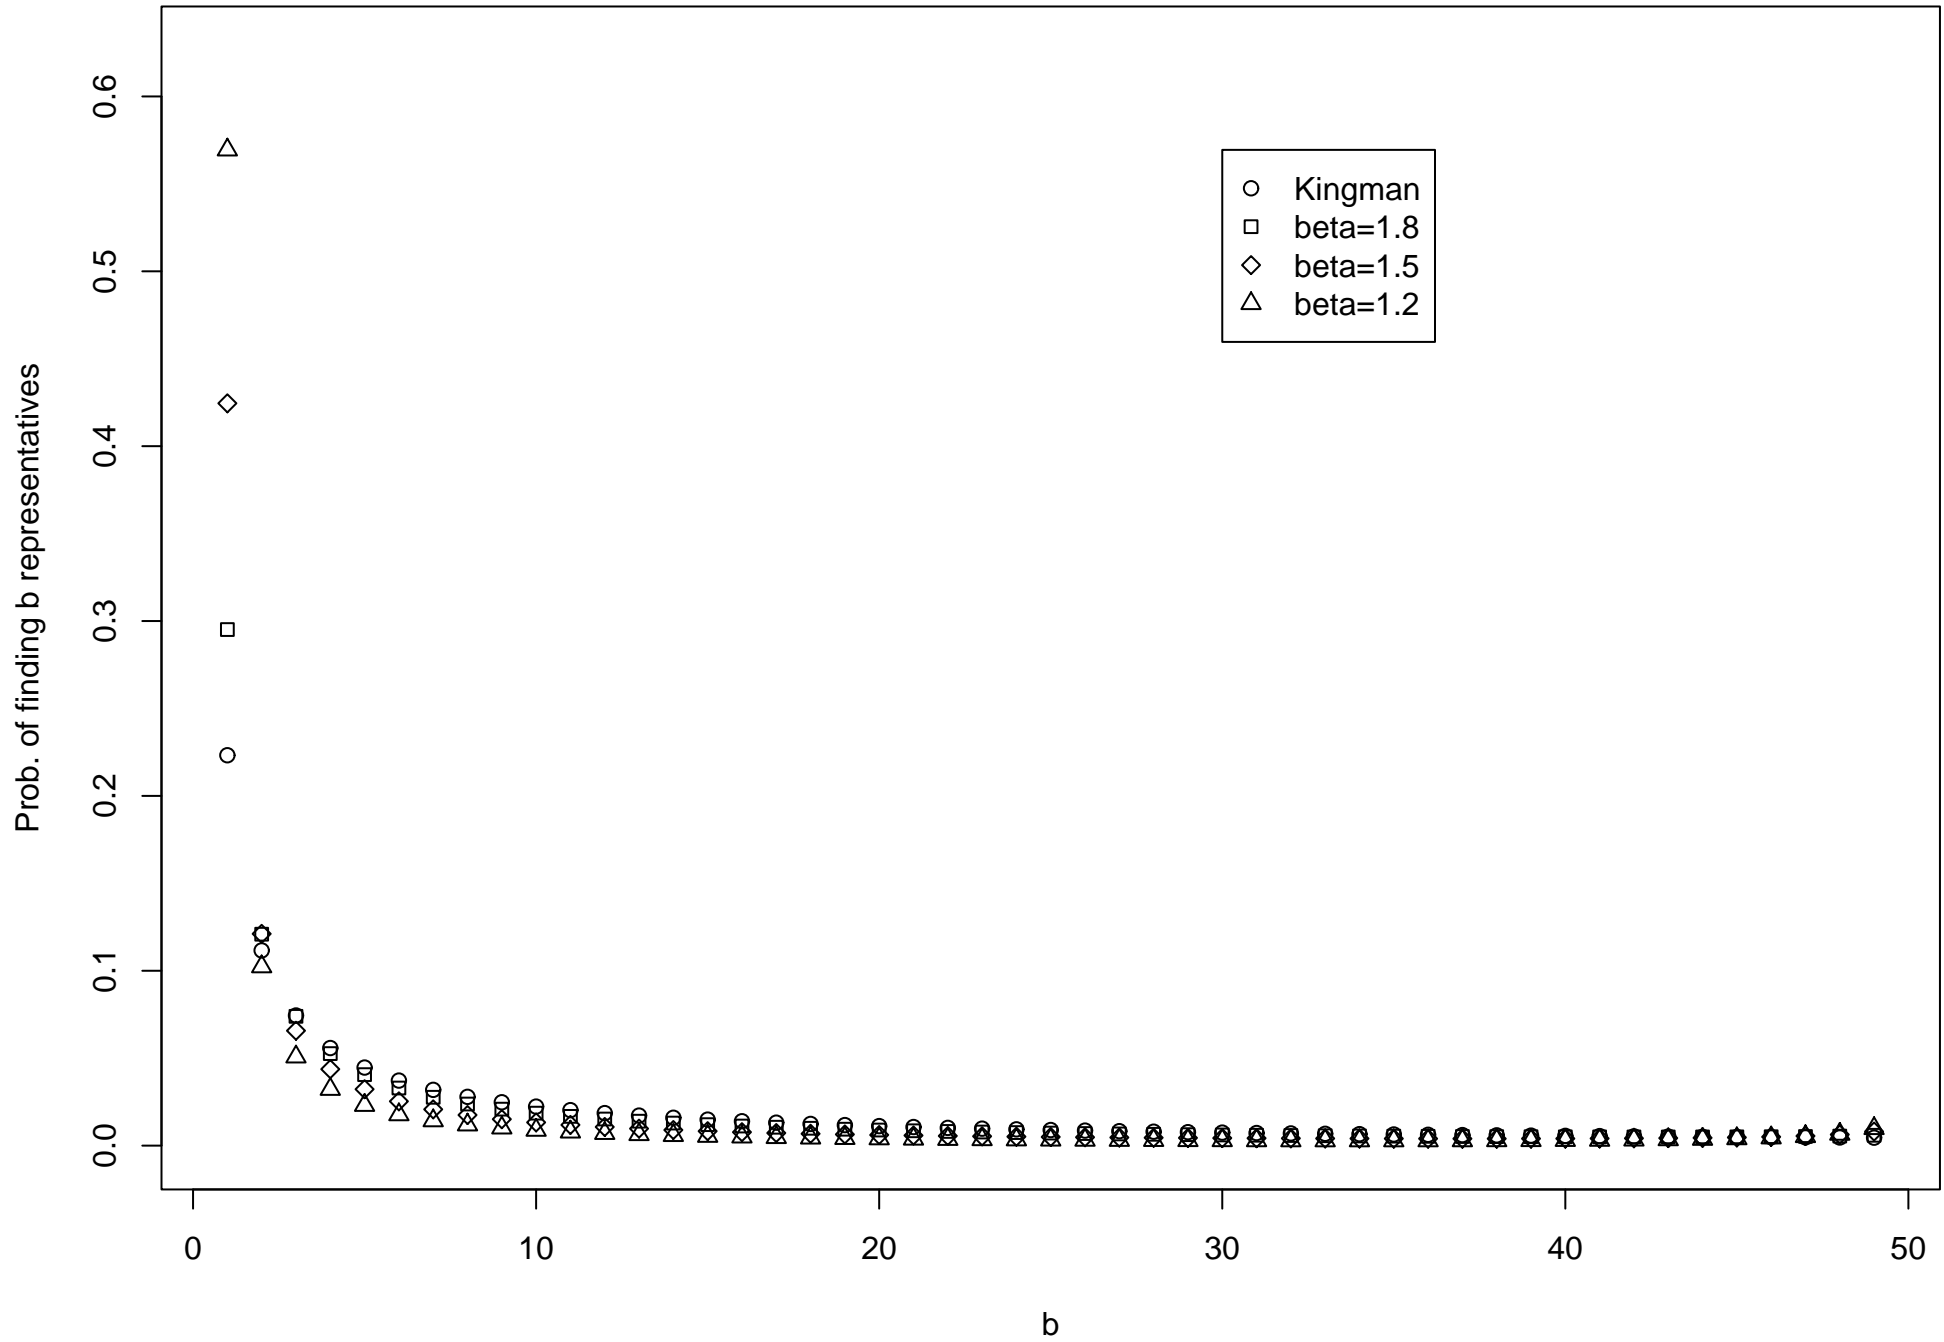

Frequency spectrum for Lambda coalescent
Sample size = 50

Frequency spectrum for Lambda coalescent

Sample size = 50

Frequency spectrum for Lambda coalescent

Sample size = 50

Frequency spectrum for Lambda coalescent Sample size = 50

Frequency spectrum for Lambda coalescent

Sample size = 50

Frequency spectrum for Lambda coalescent

Sample size = 50