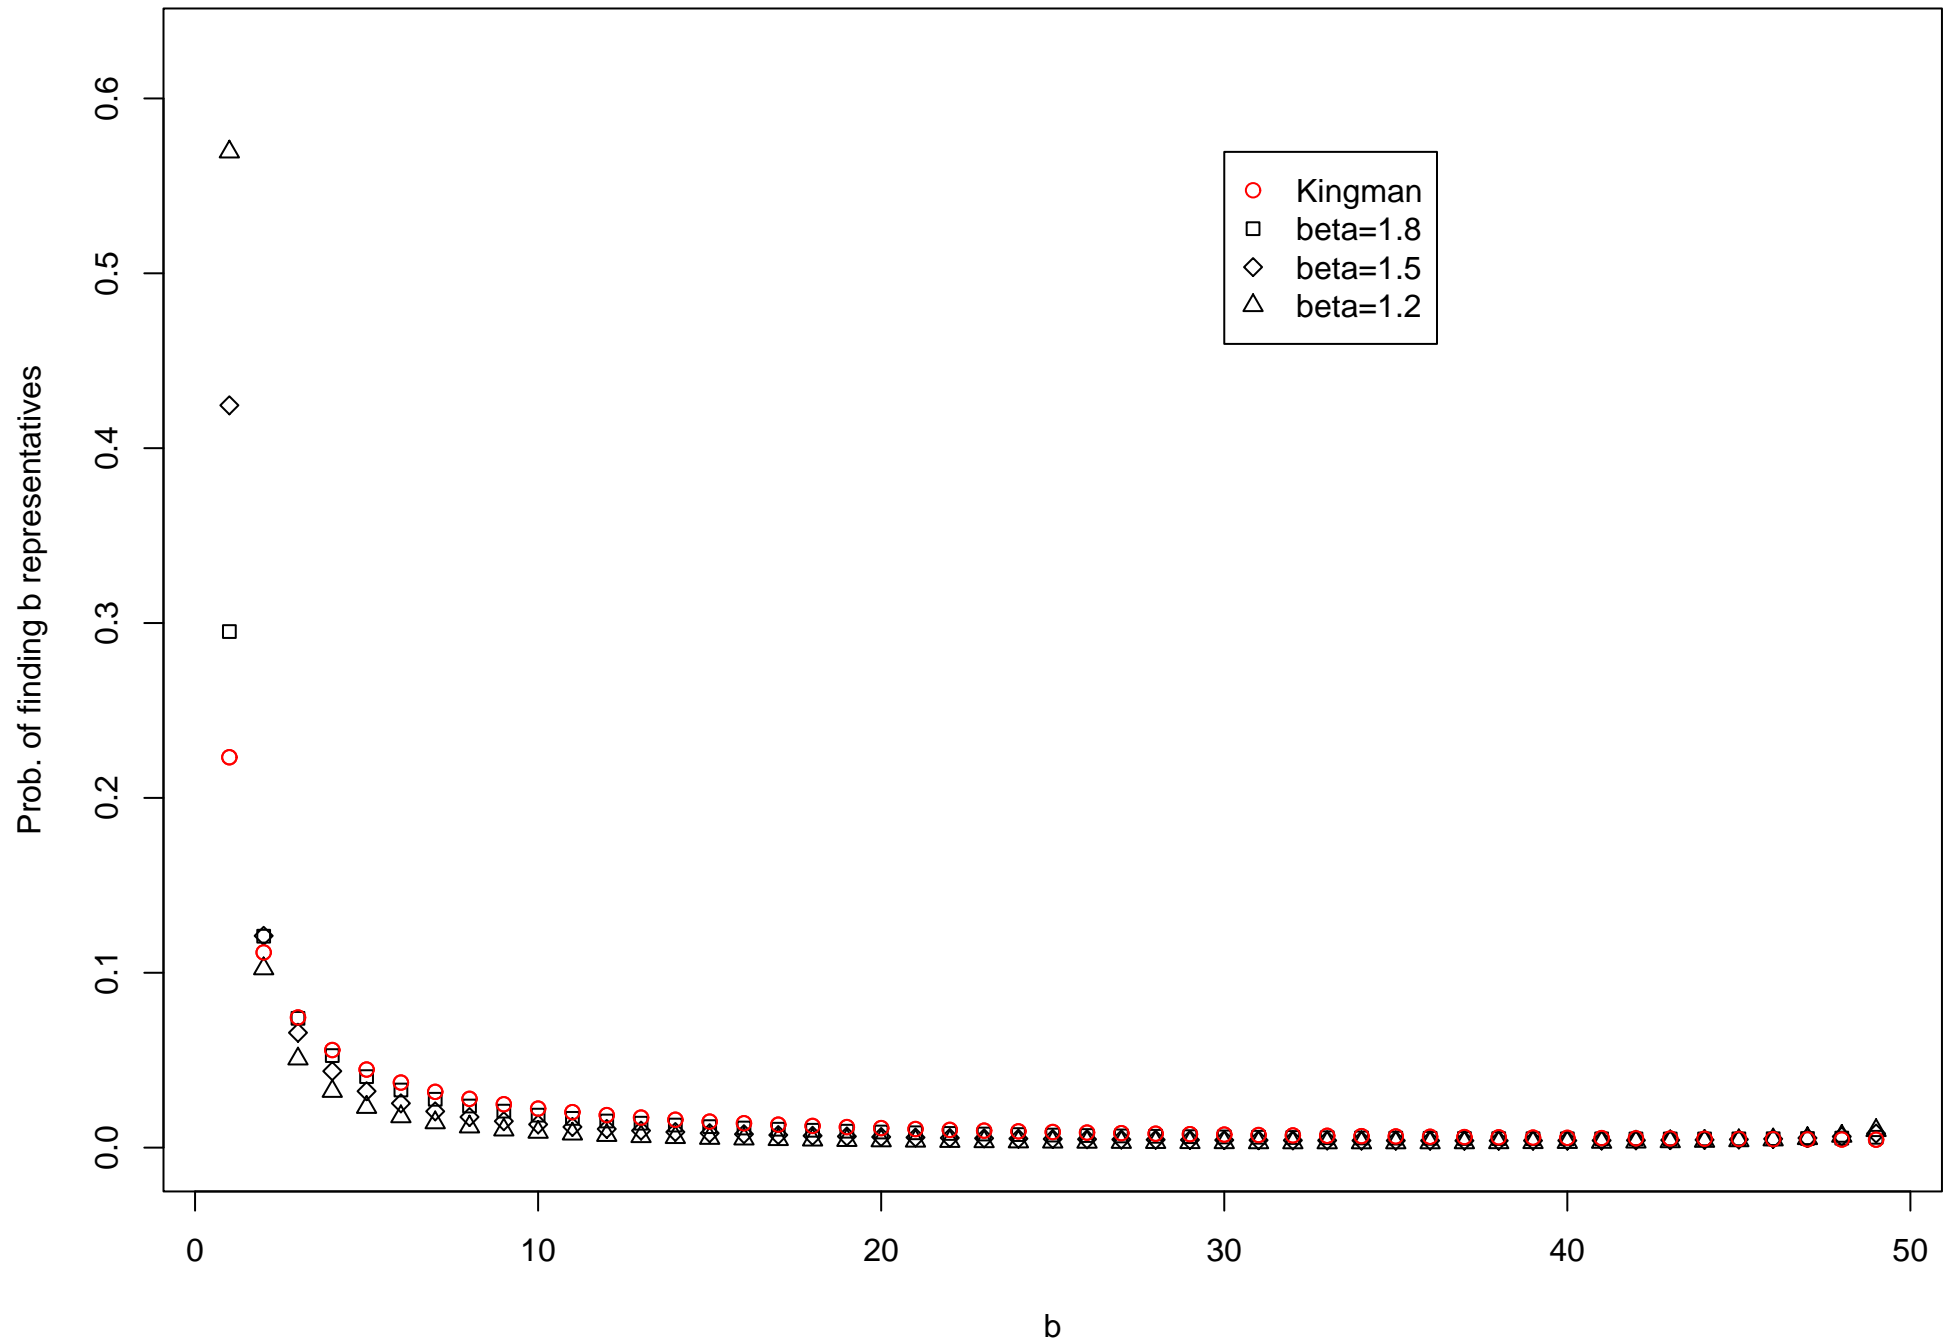

Frequency spectrum for Lambda coalescent
Sample size = 50

Frequency spectrum for Lambda coalescent

Sample size = 50

Frequency spectrum for Lambda coalescent

Sample size = 50

Frequency spectrum for Lambda coalescent Sample size = 50

Frequency spectrum for Lambda coalescent

Sample size = 50

Frequency spectrum for Lambda coalescent

Sample size = 50